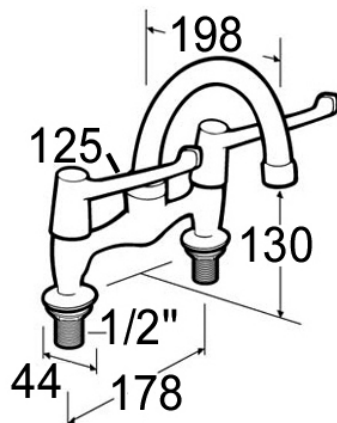

MODEL: **Performa 2523QTELCP**

Performa

1/2-inch Mixer with 6-inch Levers and Swivel spout

Mount: Deck mounted
Water feed: Twin
Controls: 6-inch lever
Connections: 1/2-inch
Tap type: Deck Mixer

FEATURES & BENEFITS

- Connection(s): 1/2-inch.
- Worktop hole: 25mm.
- Recommended static water pressure range: 0.2-6 bar.

MAINTENANCE & CLEANING

Cleaning chrome: Do not use abrasive, chlorine or acid-based cleaning products. Avoid contact with concentrated bleach. Clean with soapy water using a cloth or sponge.

Dimensions are in millimeters. If a Cad file is required please visit www.mechline.com.

MECHLINE DEVELOPMENTS LIMITED
 Tel: +44 (0)1908 261511 | Email: info@mechline.com | Web: www.mechline.com